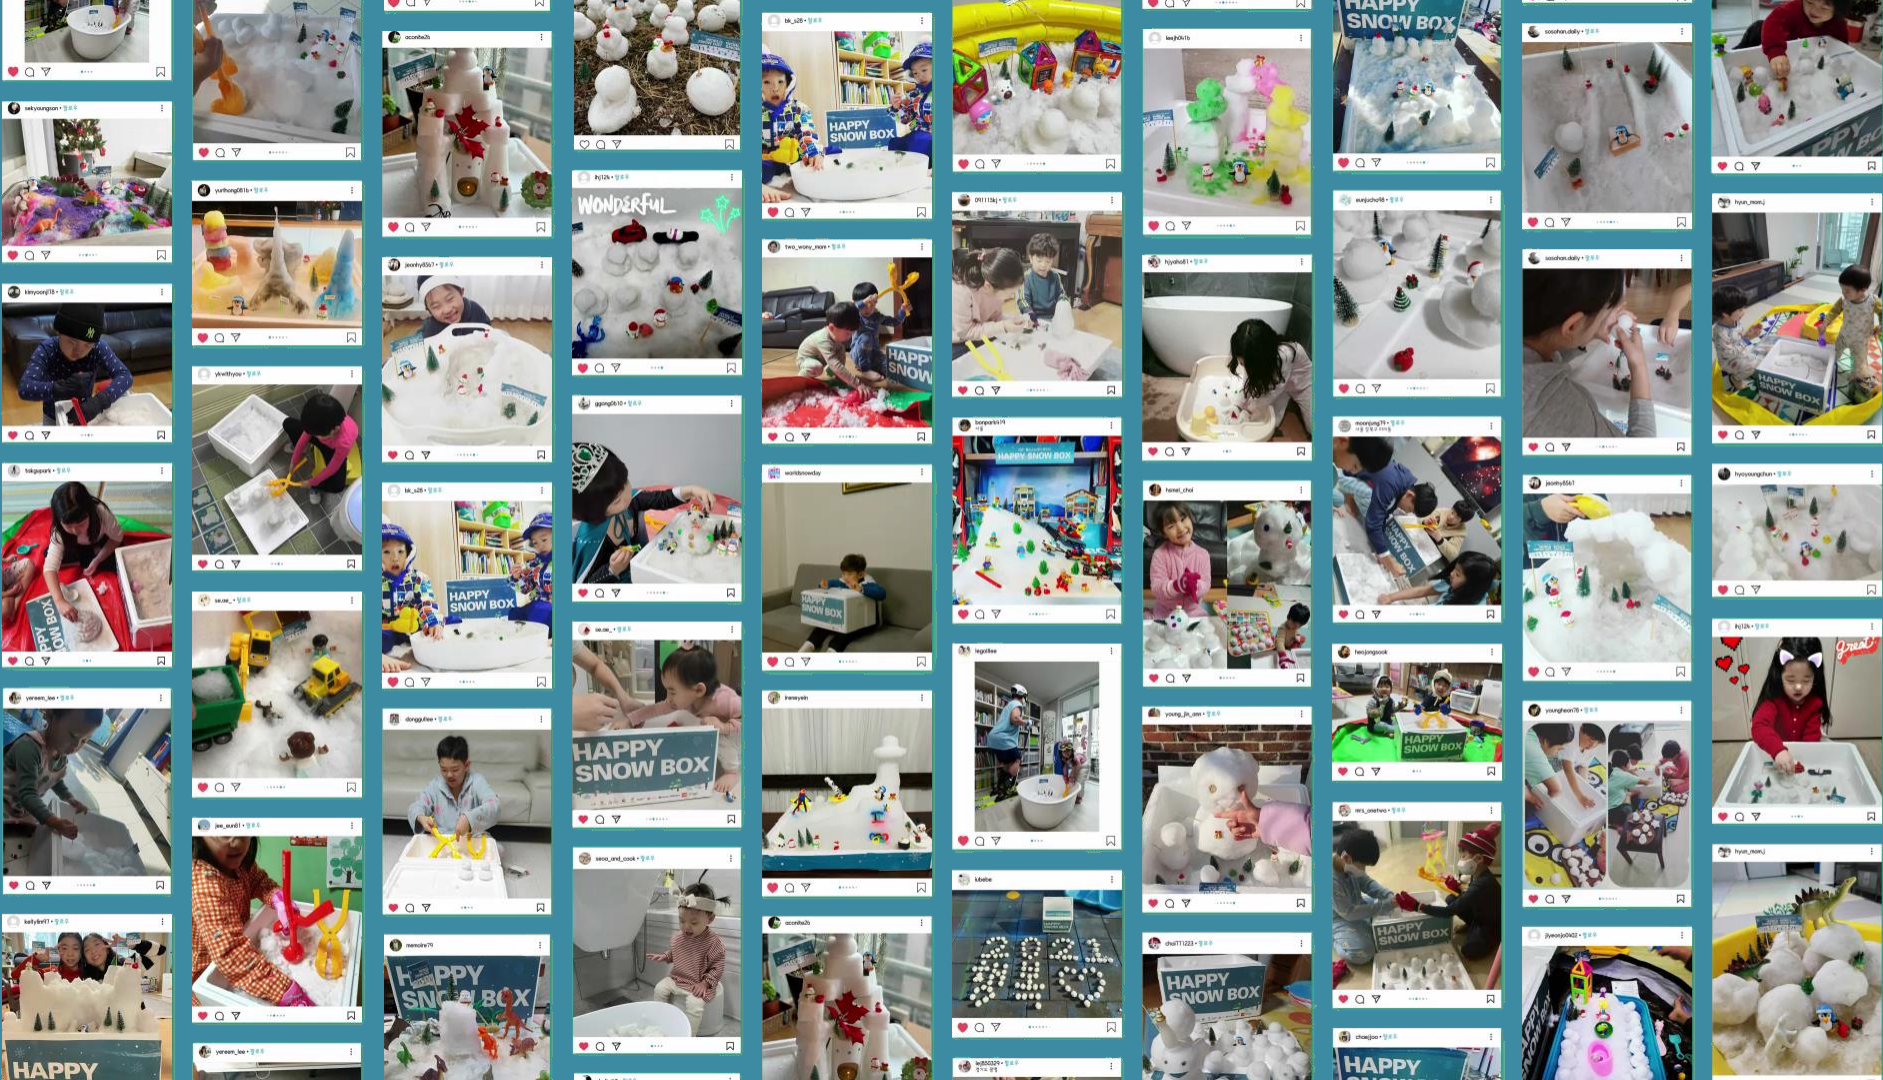

Mini Penguin X 1

Mini Flag X 4

WORLD SNOW DAY KOREA 2021

**Move the
boxes to the city
throughout
the night**
(Around 300km)

And Enjoy the Happy Snow Box on World Snow Day 2021

All Like = 2,044
All View = 3,289