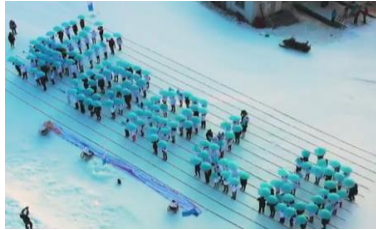

WORLD SNOW DAY KOREA 2020

Around 500 children had a Great Moment on World Snow Day 2020 to be the Hero to save our precious snow

FREE SKI LESSON

FREE SNOW SLED

SNOW GAME

ENVIRONMENT
WORKSHOP

FREE DRINK
& MEAL

SNOW
TRESURE HUNT

MASS GAME